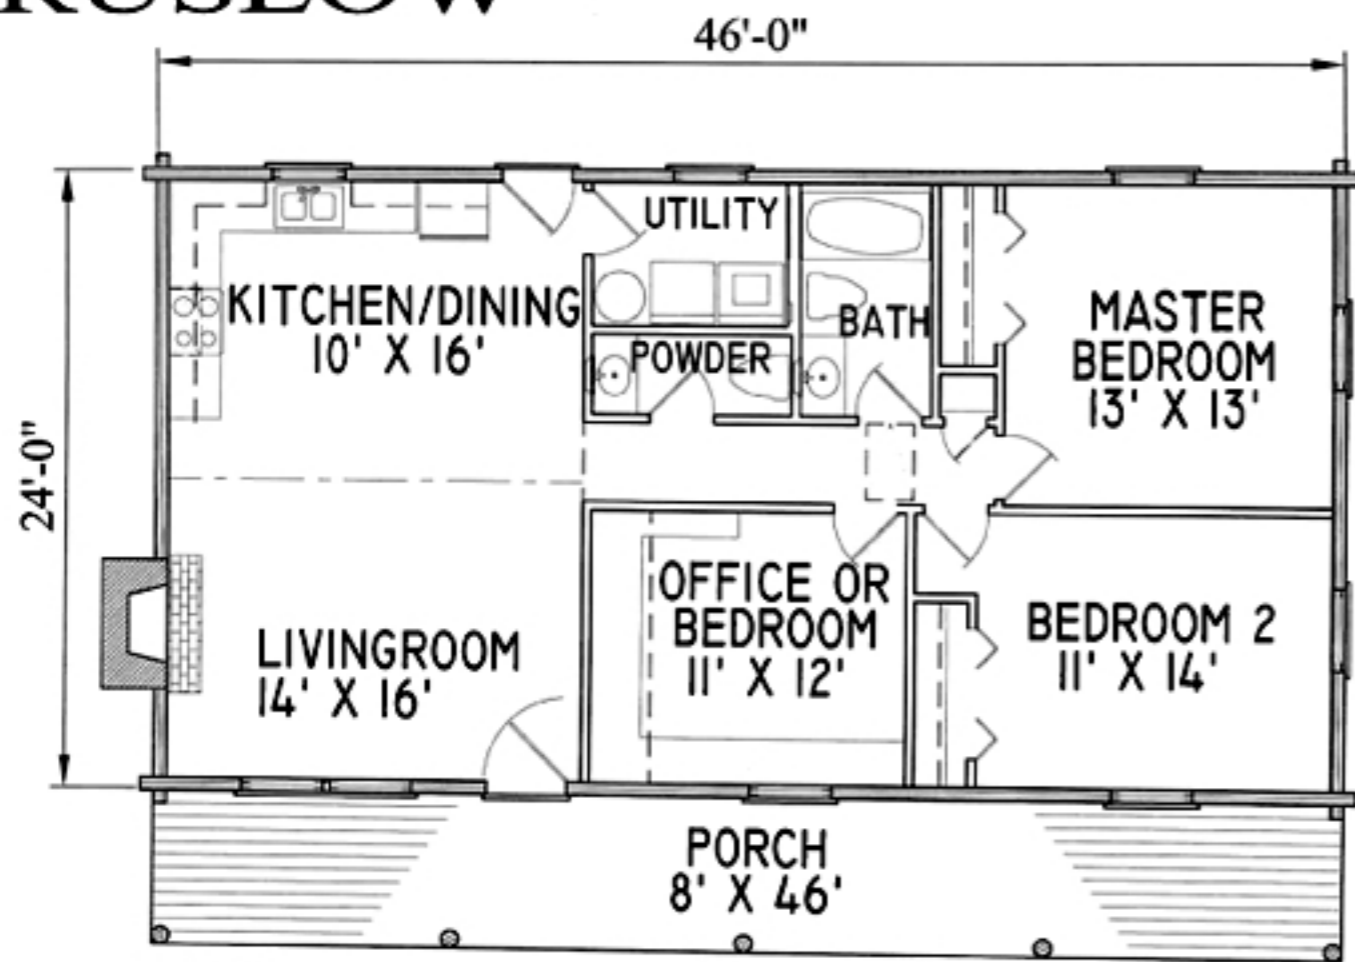

TRUSLOW

SUGGESTED FLOOR PLAN

SQUARE FTG. TOTALS:
1104 SQ. FT. LIVING AREA

TRUSLOW

FRONT ELEVATION

LEFT ELEVATION

BLUE RIDGE LOG HOMES

BLUE RIDGE LOG HOMES