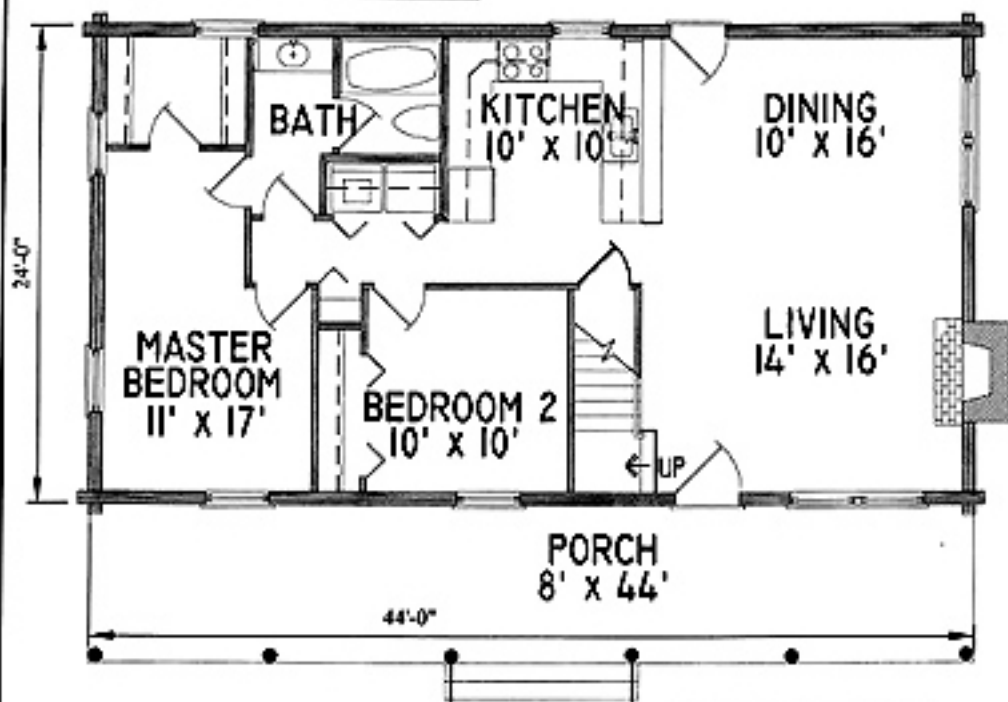

TRADESMAN

SQUARE FTG. TOTALS:

1056 SQ. FT. ● MAIN LEVEL

420 SQ. FT. ● UPPER LEVEL

1476 SQ. FT. LIVING AREA

SUGGESTED 1ST FLOOR PLAN

TRADESMAN

BLUE RIDGE LOG HOMES