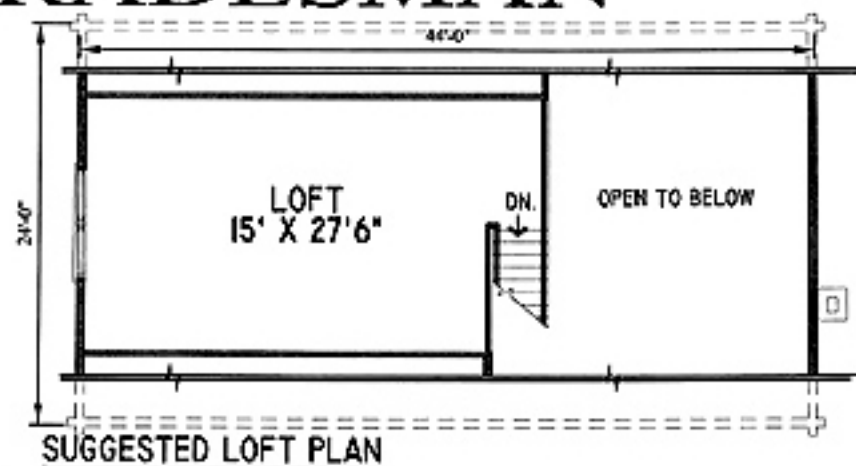

TRADESMAN

SQUARE FTG. TOTALS:

1056 SQ. FT. ● MAIN LEVEL

420 SQ. FT. ● UPPER LEVEL

1476 SQ. FT. LIVING AREA

SUGGESTED 1ST FLOOR PLAN

TRADESMAN

BLUE RIDGE LOG HOMES