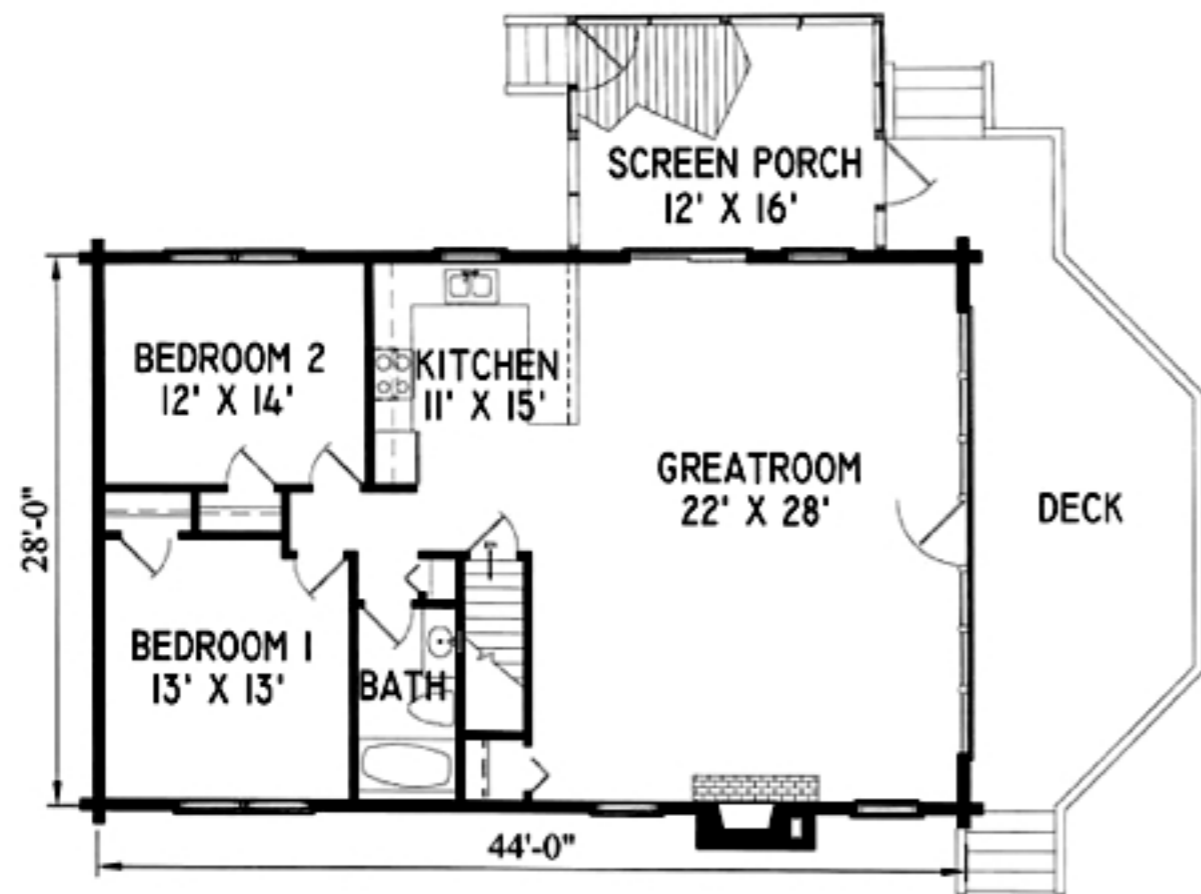

# SCHROEDER

1ST FLOOR PLAN

SQUARE FTG. TOTALS:  
1232 SQ. FT. LIVING AREA

# SCHROEDER

FRONT ELEVATION

LEFT SIDE ELEVATION