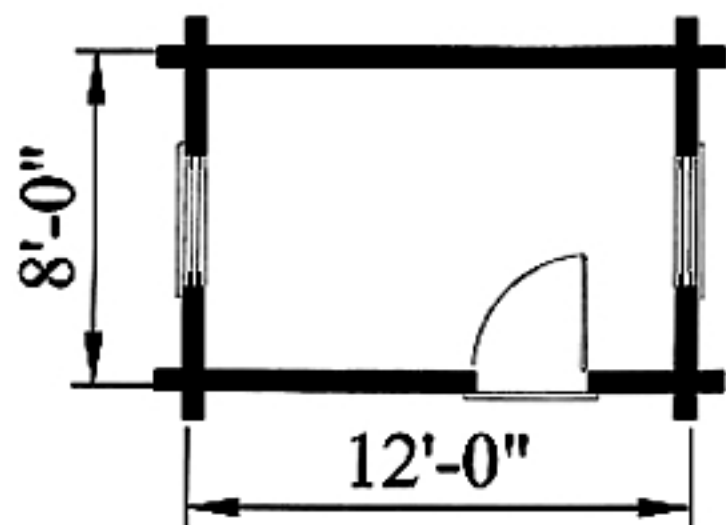

LOG STORAGE BLDG

LOG STORAGE BLDG

FLOOR PLAN

SQUARE FTG. TOTALS:
96 SQ. FT. AREA

LEFT SIDE ELEVATION

FRONT ELEVATION