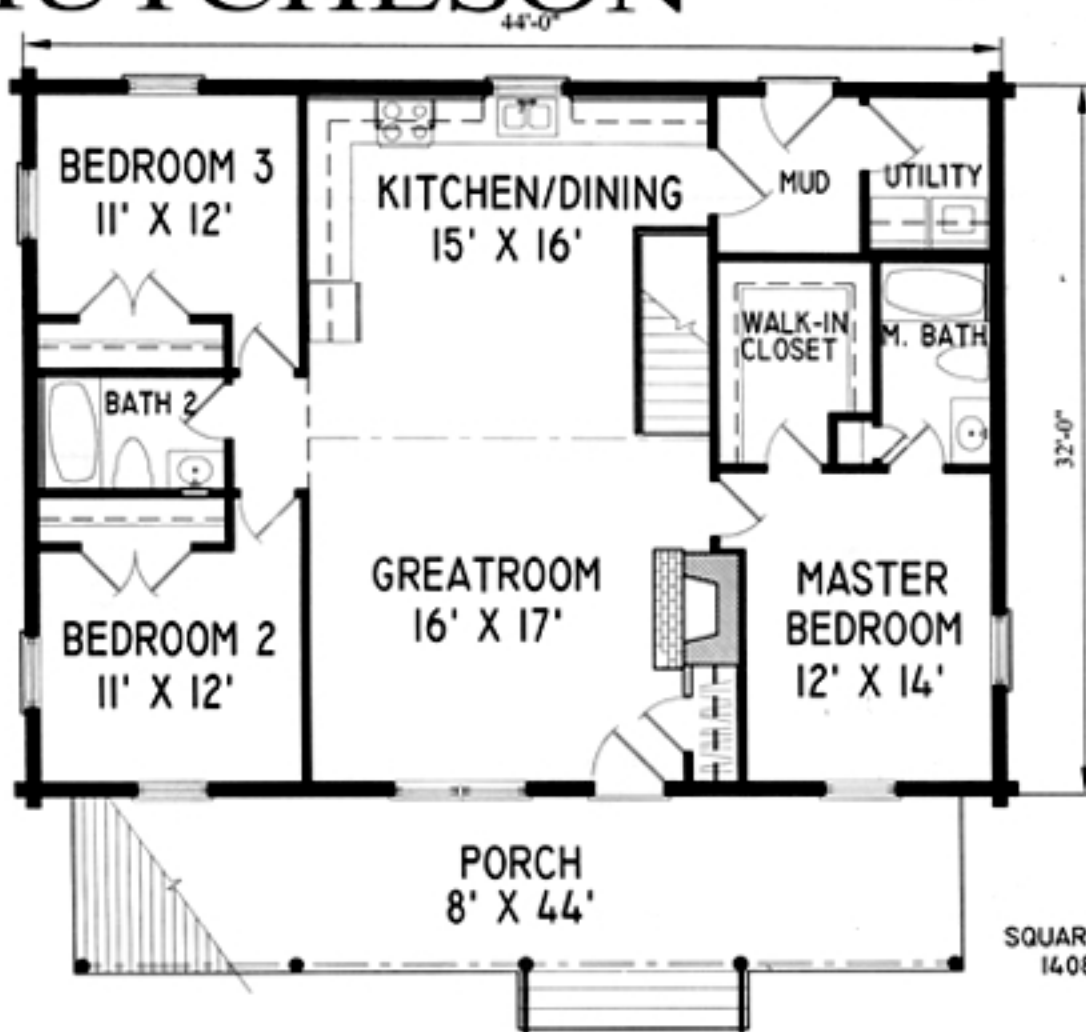

HUTCHESON

SUGGESTED FLOOR PLAN

HUTCHESON

FRONT PERSPECTIVE

SQUARE FTG. TOTALS:
1408 SQ. FT. @ MAIN LEVEL