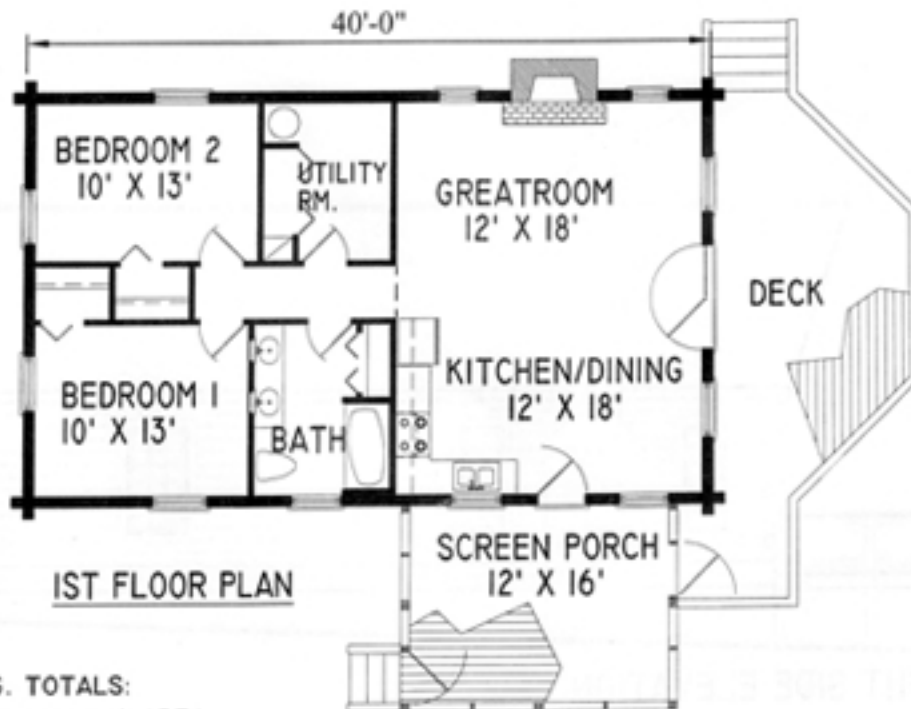

COOKE

OPTIONAL 1ST FLOOR PLAN

1ST FLOOR PLAN

SQUARE FTG. TOTALS:
960 SQ. FT. LIVING AREA

BLUE RIDGE LOG HOMES

COOKE

FRONT ELEVATION

RIGHT SIDE ELEVATION