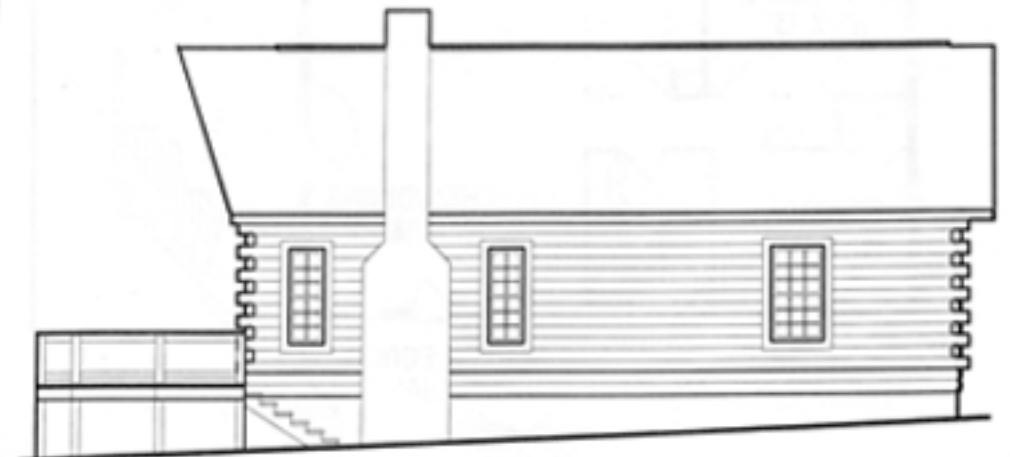

COOKE

OPTIONAL 1ST FLOOR PLAN

1ST FLOOR PLAN

SQUARE FTG. TOTALS:
960 SQ. FT. LIVING AREA

BLUE RIDGE LOG HOMES

COOKE

FRONT ELEVATION

RIGHT SIDE ELEVATION